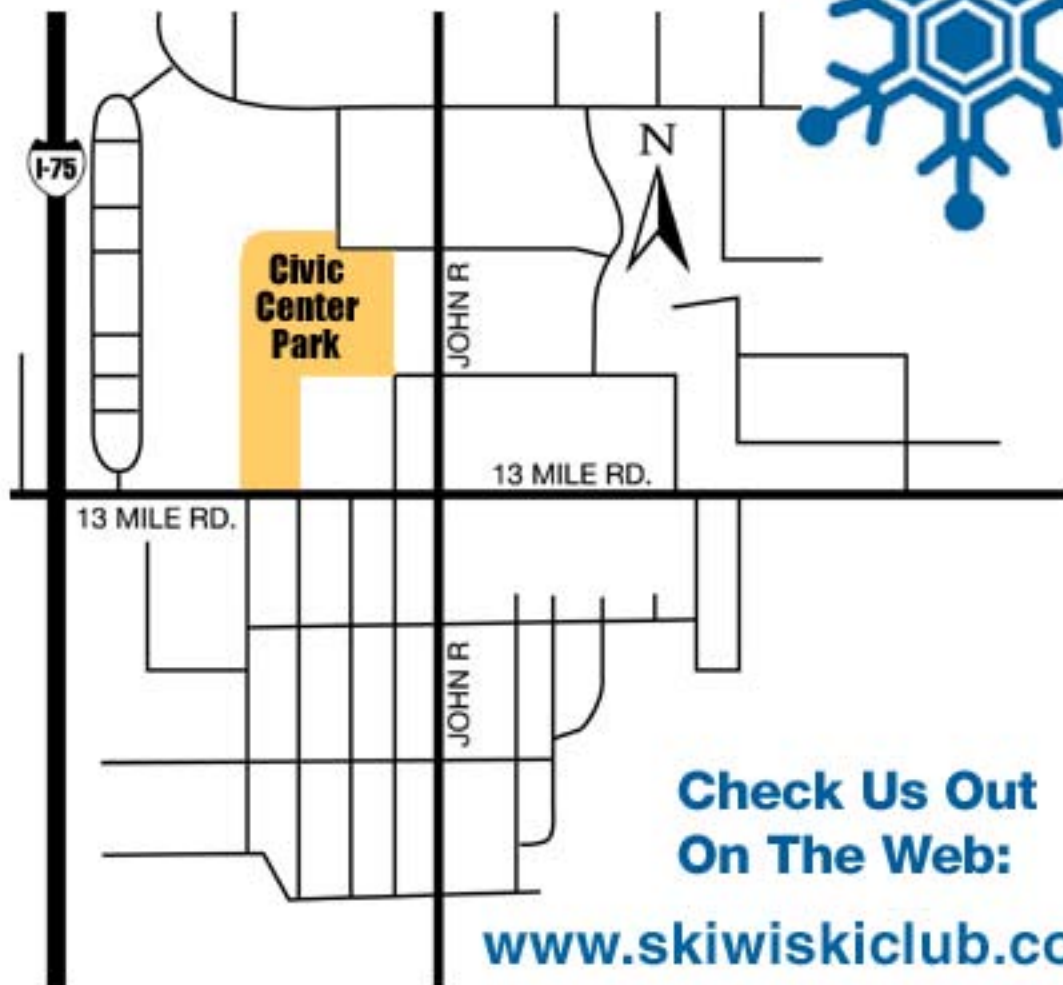

SKIWI SKI & SOCIAL CLUB

Summer Meeting Location

The June – August General Meeting
Location is Civic Center Park in
Madison Heights, 6:00pm

**Check Us Out
On The Web:**

www.skiwiskiclub.com